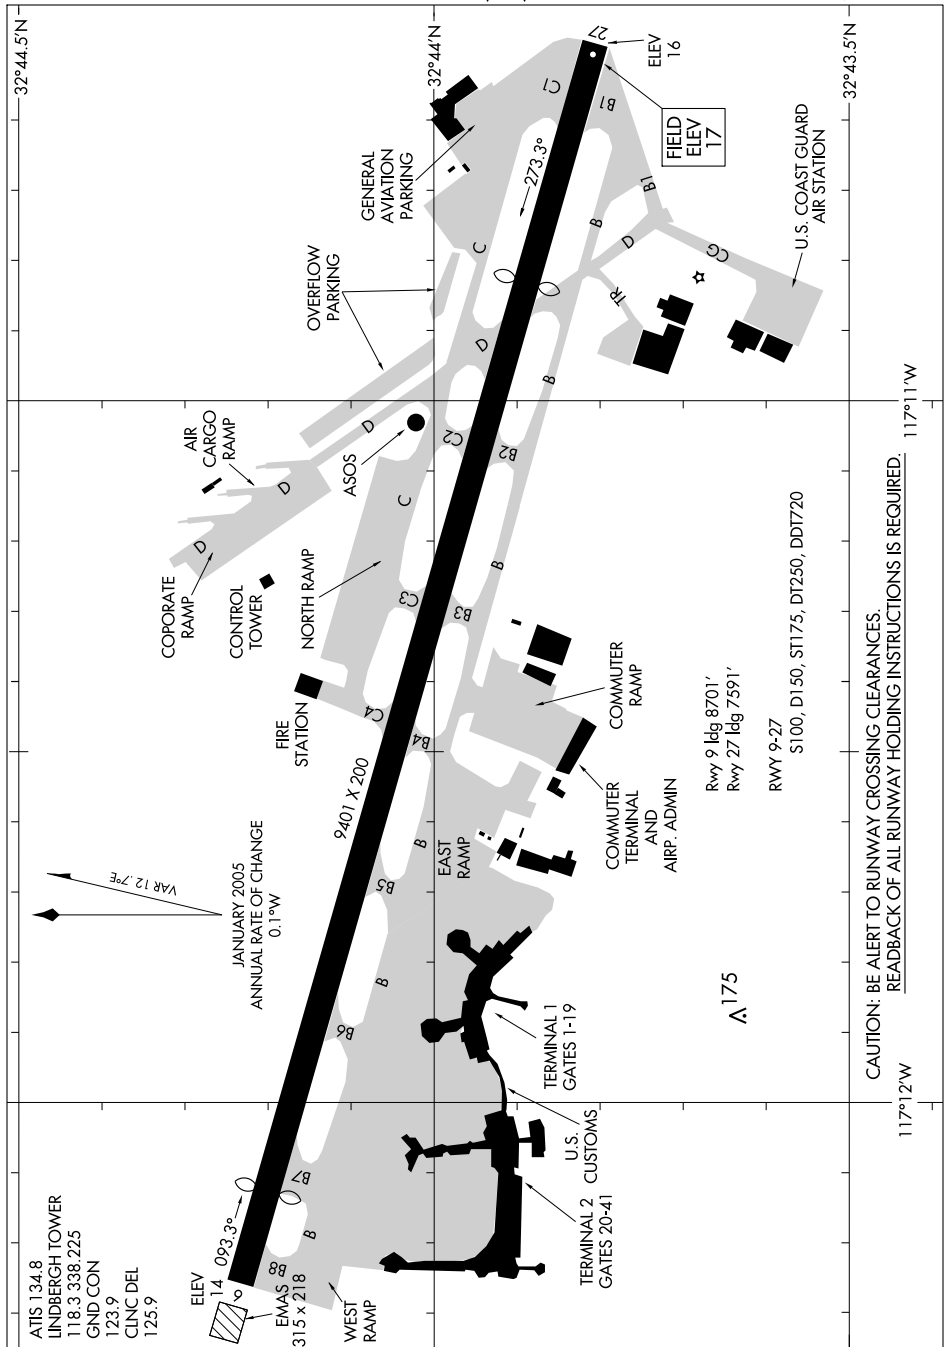

AIRPORT DIAGRAM

SAN DIEGO INTL (SAN)
SAN DIEGO, CALIFORNIA

AL-373 (FAA)

SW-3, 15 MAR 2007 to 12 APR 2007

CAUTION: BE ALERT TO RUNWAY CROSSING CLEARANCES.
READBACK OF ALL RUNWAY HOLDING INSTRUCTIONS IS REQUIRED.

AIRPORT DIAGRAM

SAN DIEGO, CALIFORNIA
SAN DIEGO INTL (SAN)

SW-3, 15 MAR 2007 to 12 APR 2007