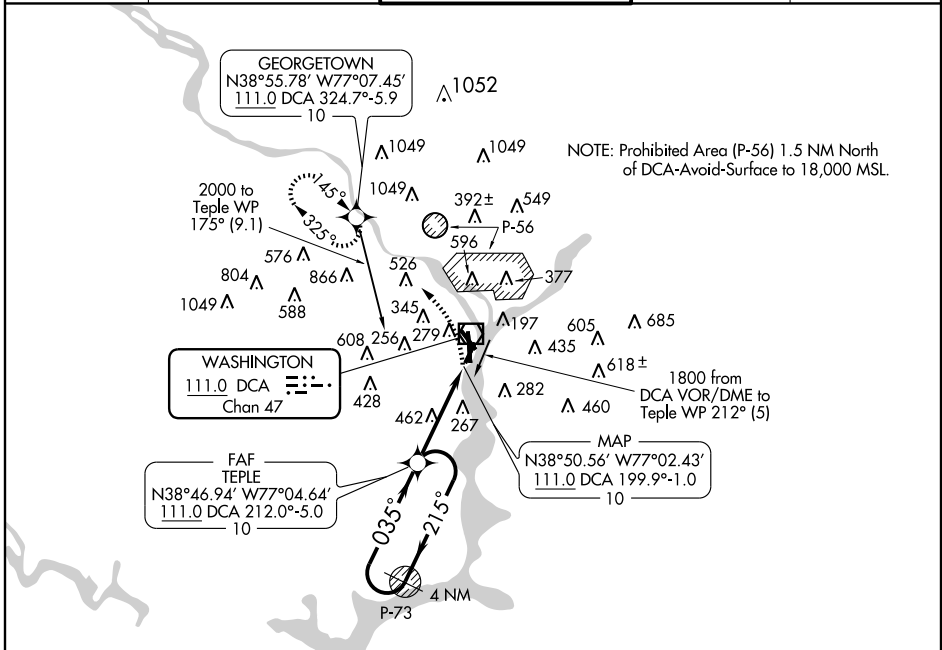

VOR/DME DCA 111.0 Chan 47	APP CRS 035°	Rwy ldg 4911 TDZE 14 Apt Elev 16
---	------------------------	---

VOR/DME RNAV or GPS RWY 4

WASHINGTON/RONALD REAGAN WASHINGTON NATIONAL (DCA)

⚠ Circling Cats C and D not authorized northeast of Rwy 15-33. **⚠** MISSED APPROACH: Climbing left turn to 2000 direct GEORGETOWN WP and hold.

ATIS 132.65	POTOMAC APP CON 124.7 338.2	WASHINGTON TOWER 119.1 257.6	GND CON 121.7	CLNC DEL 128.25
-----------------------	---------------------------------------	--	-------------------------	---------------------------

NE-3, 03 JUL 2008 to 31 JUL 2008

NE-3, 03 JUL 2008 to 31 JUL 2008

CATEGORY	A	B	C	D
S-4	720-1 706 (800-1)		720-2 706 (800-2)	720-2 1/4 706 (800-2 1/4)
CIRCLING	720-1 704 (800-1)		720-2 704 (800-2)	720-2 1/4 704 (800-2 1/4)