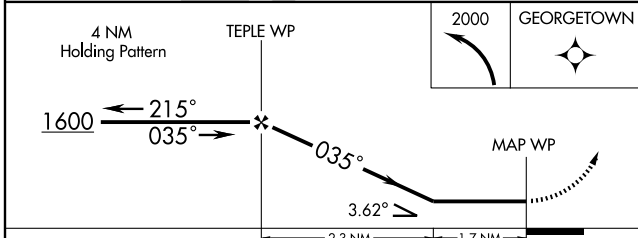

VOR/DME DCA 111.0 Chan 47	APP CRS 035°	Rwy ldg 4911 TDZE 14 Apt Elev 16
---	------------------------	---

VOR/DME RNAV or GPS RWY 4

WASHINGTON/RONALD REAGAN WASHINGTON NATIONAL (DCA)

⚠ Circling Cats C and D not authorized northeast of Rwy 15-33. **⚠** MISSED APPROACH: Climbing left turn to 2000 direct GEORGETOWN WP and hold.

NE-3, 03 JUL 2008 to 31 JUL 2008

NE-3, 03 JUL 2008 to 31 JUL 2008

CATEGORY	A	B	C	D
S-4	720-1 706 (800-1)		720-2 706 (800-2)	720-2 1/4 706 (800-2 1/4)
CIRCLING	720-1 704 (800-1)		720-2 704 (800-2)	720-2 1/4 704 (800-2 1/4)