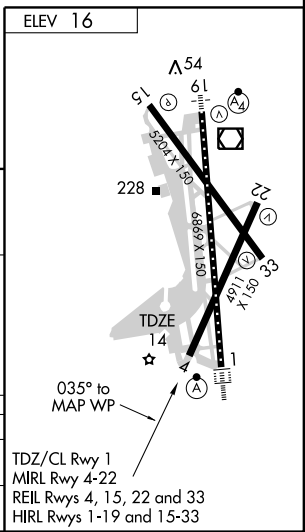

VOR/DME DCA 111.0 Chan 47	APP CRS 035°	Rwy ldg 4911 TDZE 14 Apt Elev 16
---	------------------------	---

VOR/DME RNAV or GPS RWY 4

WASHINGTON/RONALD REAGAN WASHINGTON NATIONAL (DCA)

⚠ Circling Cats C and D not authorized northeast of Rwy 15-33. **⚠** MISSED APPROACH: Climbing left turn to 2000 direct GEORGETOWN WP and hold.

ATIS 132.65	POTOMAC APP CON 124.7 338.2	WASHINGTON TOWER 119.1 257.6	GND CON 121.7	CLNC DEL 128.25
-----------------------	---------------------------------------	--	-------------------------	---------------------------

NE-3, 03 JUL 2008 to 31 JUL 2008

NE-3, 03 JUL 2008 to 31 JUL 2008

CATEGORY	A	B	C	D
S-4	720-1 706 (800-1)		720-2 706 (800-2)	720-2 1/4 706 (800-2 1/4)
CIRCLING	720-1 704 (800-1)		720-2 704 (800-2)	720-2 1/4 704 (800-2 1/4)